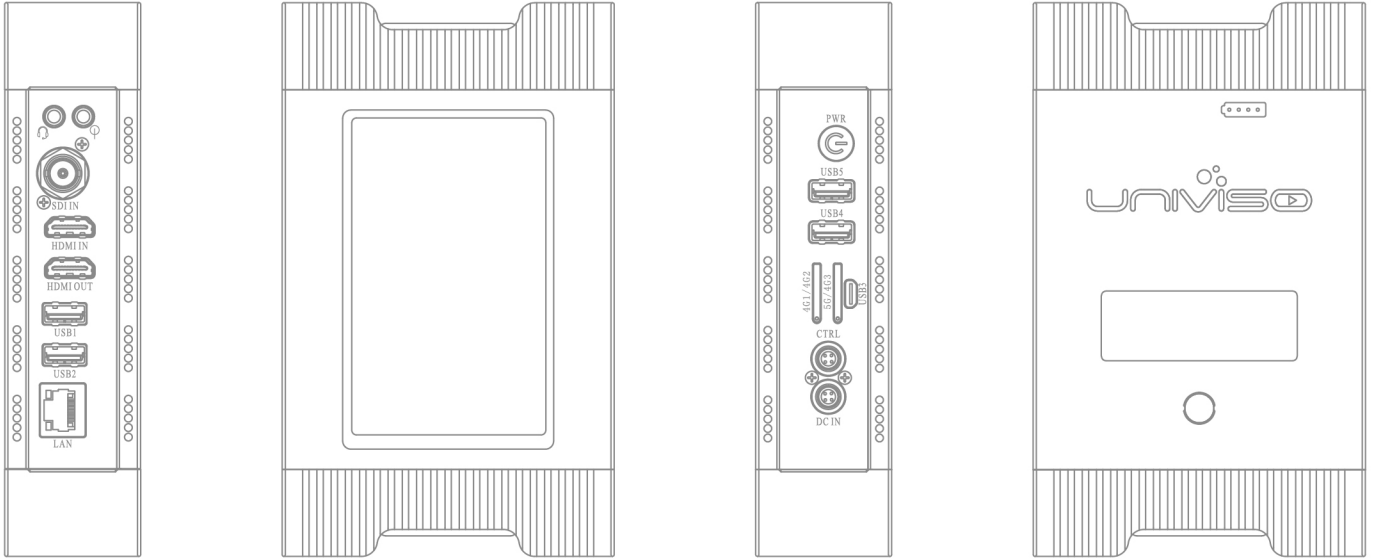

Technical Specifications:

Product Model	UV100 Pro-5G	UV100 Pro
Network Connections	Up to 10 network links: Internal 1*5G+3*4G modems + External 4*3G/4G/5G modems + WiFi+ LAN	Up to 10 network links: Internal 4*4G modems + External 4*3G/4G/5G modems + WiFi +LAN
Management	4-inch touchscreen, Windows App and Web access	
Collaboration	Two-way intercom full-duplex voice communication, Remote Tally indication	
Server	UV2001/UV2004/2101/2102	
Aggregation	Proprietary i-Mux™ intelligent bonding and i-VBR technologies	
AV Connectors	Input: 1*3G-SDI, 1*HDMI v1.4 Loop out: 1*HDMI v1.4	
Audio input	SDI and HDMI(Embedded), Line in(3.5mm), intercom	
Bitrate	CBR/VBR 100k~35M	
Formats	1080P 25/29. 97/30/50/59. 94/60, 1080I 50/59.94/60, 720P 50/59.94/60, PAL, NTSC	
Video encoding	HEVC(H.265), AVC(H.264)	
Color Space & Bit Depth	8Bit 4:2:0, BT.709	
Storage Capacity	64G SD storage capable to 20 hours HD recording	
Working Mode	Live mode, Rec & Live and File transfer	
Streaming Out	HLS, RTMP, UDP-TS, SRT, NDI	
Size	105*175*43mm	
Weight	690g	
Power	Battery: 2 hours. DC: 9~17V	
Power Consumption	Less than 16W	
Operating Temperature	-10℃~50℃